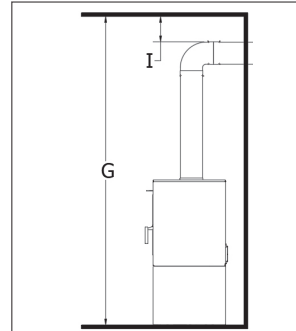

### UNIVERSAL TABLE

	HEAT CAPACITY	500 to 1,000 sq.ft.	500 to 1,500 sq.ft.	1,000 to 2,500 sq.ft.
	HEATING TIME	Up to 10 hours	Up to 10 hours	Up to 12 hours
	EPA FIREBOX SIZE	1.8 cubic feet	2.4 cubic feet	3.8 cubic feet
	GLASS DIMENSIONS	17 1/8" x 12"	23" x 12 3/4"	22 3/4" x 15 3/8"
	MAX. HEAT OUTPUT	60,000 BTUs	75,000 BTUs	125,000 BTUs
	LOG SIZE	Maximum: 18" Recommended: 18"	Maximum: 24" Recommended: 18"	Maximum: 23" Recommended: 18"
	EMISSIONS	1.99 g/h EPA 2020 Certified	1.77 g/h EPA 2020 Certified	1.85 g/h EPA 2020 Certified
	CHIMNEY	6 inch listed to UL103/ ULC S629 standards	6 inch listed to UL103/ ULC S629 standards	6 inch listed to UL103/ ULC S629 standards
	FIREPLACE	310 lbs	340 lbs	410 lbs
	PODIUM	50 lbs	55 lbs	60 lbs
	TABLE	120 lbs	120 lbs	120 lbs

**WARNING: Failure to follow the information below is a safety hazard and may result in property damage.**

Standard Installation

Corner Installation

Through Wall Installation

Floor Protector

Single Wall Connector	Canada			USA		
	Novo 18	Novo 24	Novo 38	Novo 18	Novo 24	Novo 38
A	18"	14 7/8"	14 7/8"	18"	14 7/8"	14 7/8"
B	26 1/2"	26 1/2"	26 1/2"	26 1/2"	26 1/2"	26 1/2"
C	11 1/2"	11 7/8"	12 1/2"	11 1/2"	11 7/8"	12 1/2"
D	18"	18"	18"	18"	18"	18"
E	6 1/8"	4 1/4"	4 1/2"	6 1/8"	4 1/4"	4 1/2"
F	18"	18"	18"	18"	18"	18"
G	84"	84"	84"	84"	84"	84"
I	18"	18"	18"	18"	18"	18"
J	8"	8"	8"	0"	0"	0"
K	8"	8"	8"	N/A	N/A	N/A
L	N/A	N/A	N/A	8"	8"	8"
M	18"	18"	18"	16"	16"	16"

## Clearances to Combustibles for Direct Floor Installation

Double Wall Connector	Canada			USA		
	Novo 18	Novo 24	Novo 38	Novo 18	Novo 24	Novo 38
A	14"	11"	11"	14"	11"	11"
B	22 1/2"	22 1/2"	22 1/2"	22 1/2"	22 1/2"	22 1/2"
C	6"	6"	6"	6"	6"	6"
D	12 5/8"	12 1/8"	11 1/2"	12 5/8"	12 1/8"	11 1/2"
E	3"	1 1/4"	1 1/2"	3"	1 1/4"	1 1/2"
F	14 7/8"	14 7/8"	14 7/8"	14 7/8"	14 7/8"	14 7/8"
G	84"	84"	84"	84"	84"	84"
I	7"	7"	7"	7"	7"	7"
J	8"	8"	8"	N/A	N/A	N/A
K	8"	8"	8"	8"	8"	8"
L	N/A	N/A	N/A	8"	8"	8"
M	18"	18"	18"	16"	16"	16"