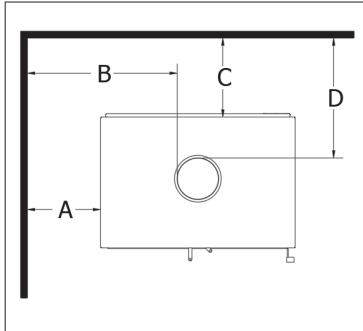

### UNIVERSAL TABLE

	HEAT CAPACITY	500 to 1,000 sq.ft.	500 to 1,500 sq.ft.	1,000 to 2,500 sq.ft.
	HEATING TIME	Up to 10 hours	Up to 10 hours	Up to 12 hours
	EPA FIREBOX SIZE	1.8 cubic feet	2.4 cubic feet	3.8 cubic feet
	GLASS DIMENSIONS	17 1/8" x 12"	23" x 12 3/4"	22 3/4" x 15 3/8"
	MAX. HEAT OUTPUT	60,000 BTUs	75,000 BTUs	125,000 BTUs
	LOG SIZE	Maximum: 18" Recommended: 18"	Maximum: 24" Recommended: 18"	Maximum: 23" Recommended: 18"
	EMISSIONS	1.99 g/h EPA 2020 Certified	1.77 g/h EPA 2020 Certified	1.85 g/h EPA 2020 Certified
	CHIMNEY	6 inch listed to UL103/ ULC S629 standards	6 inch listed to UL103/ ULC S629 standards	6 inch listed to UL103/ ULC S629 standards
	FIREPLACE	310 lbs	340 lbs	410 lbs
	PODIUM	50 lbs	55 lbs	60 lbs
	TABLE	120 lbs	120 lbs	120 lbs

**WARNING: Failure to follow the information below is a safety hazard and may result in property damage.**

Standard Installation

Corner Installation

Through Wall Installation

Floor Protector

Single Wall Connector	Canada			USA		
	Novo 18	Novo 24	Novo 38	Novo 18	Novo 24	Novo 38
A	18"	14 7/8"	14 7/8"	18"	14 7/8"	14 7/8"
B	26 1/2"	26 1/2"	26 1/2"	26 1/2"	26 1/2"	26 1/2"
C	11 1/2"	11 7/8"	12 1/2"	11 1/2"	11 7/8"	12 1/2"
D	18"	18"	18"	18"	18"	18"
E	6 1/8"	4 1/4"	4 1/2"	6 1/8"	4 1/4"	4 1/2"
F	18"	18"	18"	18"	18"	18"
G	84"	84"	84"	84"	84"	84"
I	18"	18"	18"	18"	18"	18"
J	8"	8"	8"	0"	0"	0"
K	8"	8"	8"	N/A	N/A	N/A
L	N/A	N/A	N/A	8"	8"	8"
M	18"	18"	18"	16"	16"	16"