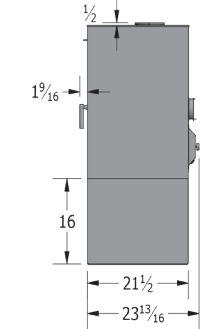

### UNIVERSAL TABLE

	HEAT CAPACITY	500 to 1,000 sq.ft.	500 to 1,500 sq.ft.	1,000 to 2,500 sq.ft.
	HEATING TIME	Up to 10 hours	Up to 10 hours	Up to 12 hours
	EPA FIREBOX SIZE	1.8 cubic feet	2.4 cubic feet	3.8 cubic feet
	GLASS DIMENSIONS	17 1/8" x 12"	23" x 12 3/4"	22 3/4" x 15 3/8"
	MAX. HEAT OUTPUT	60,000 BTUs	75,000 BTUs	125,000 BTUs
	LOG SIZE	Maximum: 18" Recommended: 18"	Maximum: 24" Recommended: 18"	Maximum: 23" Recommended: 18"
	EMISSIONS	1.99 g/h EPA 2020 Certified	1.77 g/h EPA 2020 Certified	1.85 g/h EPA 2020 Certified
	CHIMNEY	6 inch listed to UL103/ ULC S629 standards	6 inch listed to UL103/ ULC S629 standards	6 inch listed to UL103/ ULC S629 standards
	FIREPLACE	310 lbs	340 lbs	410 lbs
	PODIUM	50 lbs	55 lbs	60 lbs
	TABLE	120 lbs	120 lbs	120 lbs

**WARNING: Failure to follow the information below is a safety hazard and may result in property damage.**

Standard Installation

Corner Installation

Through Wall Installation

Floor Protector

Single Wall Connector	Canada			USA		
	Novo 18	Novo 24	Novo 38	Novo 18	Novo 24	Novo 38
A	18"	14 7/8"	14 7/8"	18"	14 7/8"	14 7/8"
B	26 1/2"	26 1/2"	26 1/2"	26 1/2"	26 1/2"	26 1/2"
C	11 1/2"	11 7/8"	12 1/2"	11 1/2"	11 7/8"	12 1/2"
D	18"	18"	18"	18"	18"	18"
E	6 1/8"	4 1/4"	4 1/2"	6 1/8"	4 1/4"	4 1/2"
F	18"	18"	18"	18"	18"	18"
G	84"	84"	84"	84"	84"	84"
I	18"	18"	18"	18"	18"	18"
J	8"	8"	8"	0"	0"	0"
K	8"	8"	8"	N/A	N/A	N/A
L	N/A	N/A	N/A	8"	8"	8"
M	18"	18"	18"	16"	16"	16"

## Clearances to Combustibles for Direct Floor Installation

Double Wall Connector	Canada			USA		
	Novo 18	Novo 24	Novo 38	Novo 18	Novo 24	Novo 38
A	14"	11"	11"	14"	11"	11"
B	22 1/2"	22 1/2"	22 1/2"	22 1/2"	22 1/2"	22 1/2"
C	6"	6"	6"	6"	6"	6"
D	12 5/8"	12 1/8"	11 1/2"	12 5/8"	12 1/8"	11 1/2"
E	3"	1 1/4"	1 1/2"	3"	1 1/4"	1 1/2"
F	14 7/8"	14 7/8"	14 7/8"	14 7/8"	14 7/8"	14 7/8"
G	84"	84"	84"	84"	84"	84"
I	7"	7"	7"	7"	7"	7"
J	8"	8"	8"	N/A	N/A	N/A
K	8"	8"	8"	8"	8"	8"
L	N/A	N/A	N/A	8"	8"	8"
M	18"	18"	18"	16"	16"	16"