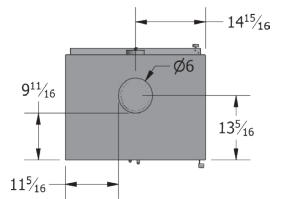

### UNIVERSAL TABLE

	HEAT CAPACITY	500 to 1,000 sq.ft.	500 to 1,500 sq.ft.	1,000 to 2,500 sq.ft.
	HEATING TIME	Up to 10 hours	Up to 10 hours	Up to 12 hours
	EPA FIREBOX SIZE	1.8 cubic feet	2.4 cubic feet	3.8 cubic feet
	GLASS DIMENSIONS	17 1/8" x 12"	23" x 12 3/4"	22 3/4" x 15 3/8"
	MAX. HEAT OUTPUT	60,000 BTUs	75,000 BTUs	125,000 BTUs
	LOG SIZE	Maximum: 18" Recommended: 18"	Maximum: 24" Recommended: 18"	Maximum: 23" Recommended: 18"
	EMISSIONS	1.99 g/h EPA 2020 Certified	1.77 g/h EPA 2020 Certified	1.85 g/h EPA 2020 Certified
	CHIMNEY	6 inch listed to UL103/ ULC S629 standards	6 inch listed to UL103/ ULC S629 standards	6 inch listed to UL103/ ULC S629 standards
	FIREPLACE	310 lbs	340 lbs	410 lbs
	PODIUM	50 lbs	55 lbs	60 lbs
	TABLE	120 lbs	120 lbs	120 lbs