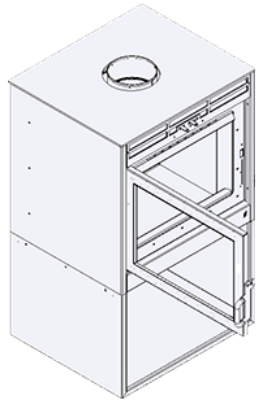

### UNIVERSAL TABLE

	HEAT CAPACITY	500 to 1,000 sq.ft.	500 to 1,500 sq.ft.	1,000 to 2,500 sq.ft.
	HEATING TIME	Up to 10 hours	Up to 10 hours	Up to 12 hours
	EPA FIREBOX SIZE	1.8 cubic feet	2.4 cubic feet	3.8 cubic feet
	GLASS DIMENSIONS	17 1/8" x 12"	23" x 12 3/4"	22 3/4" x 15 3/8"
	MAX. HEAT OUTPUT	60,000 BTUs	75,000 BTUs	125,000 BTUs
	LOG SIZE	Maximum: 18" Recommended: 18"	Maximum: 24" Recommended: 18"	Maximum: 23" Recommended: 18"
	EMISSIONS	1.99 g/h EPA 2020 Certified	1.77 g/h EPA 2020 Certified	1.85 g/h EPA 2020 Certified
	CHIMNEY	6 inch listed to UL103/ ULC S629 standards	6 inch listed to UL103/ ULC S629 standards	6 inch listed to UL103/ ULC S629 standards
	FIREPLACE	310 lbs	340 lbs	410 lbs
	PODIUM	50 lbs	55 lbs	60 lbs
	TABLE	120 lbs	120 lbs	120 lbs