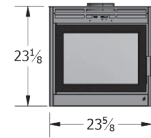

### UNIVERSAL TABLE

	HEAT CAPACITY	500 to 1,000 sq.ft.	500 to 1,500 sq.ft.	1,000 to 2,500 sq.ft.
	HEATING TIME	Up to 10 hours	Up to 10 hours	Up to 12 hours
	EPA FIREBOX SIZE	1.8 cubic feet	2.4 cubic feet	3.8 cubic feet
	GLASS DIMENSIONS	17 1/8" x 12"	23" x 12 3/4"	22 3/4" x 15 3/8"
	MAX. HEAT OUTPUT	60,000 BTUs	75,000 BTUs	125,000 BTUs
	LOG SIZE	Maximum: 18" Recommended: 18"	Maximum: 24" Recommended: 18"	Maximum: 23" Recommended: 18"
	EMISSIONS	1.99 g/h EPA 2020 Certified	1.77 g/h EPA 2020 Certified	1.85 g/h EPA 2020 Certified
	CHIMNEY	6 inch listed to UL103/ ULC S629 standards	6 inch listed to UL103/ ULC S629 standards	6 inch listed to UL103/ ULC S629 standards
	FIREPLACE	310 lbs	340 lbs	410 lbs
	PODIUM	50 lbs	55 lbs	60 lbs
	TABLE	120 lbs	120 lbs	120 lbs