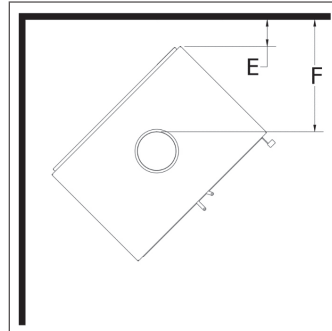

### UNIVERSAL TABLE

	HEAT CAPACITY	500 to 1,000 sq.ft.	500 to 1,500 sq.ft.	1,000 to 2,500 sq.ft.
	HEATING TIME	Up to 10 hours	Up to 10 hours	Up to 12 hours
	EPA FIREBOX SIZE	1.8 cubic feet	2.4 cubic feet	3.8 cubic feet
	GLASS DIMENSIONS	17 1/8" x 12"	23" x 12 3/4"	22 3/4" x 15 3/8"
	MAX. HEAT OUTPUT	60,000 BTUs	75,000 BTUs	125,000 BTUs
	LOG SIZE	Maximum: 18" Recommended: 18"	Maximum: 24" Recommended: 18"	Maximum: 23" Recommended: 18"
	EMISSIONS	1.99 g/h EPA 2020 Certified	1.77 g/h EPA 2020 Certified	1.85 g/h EPA 2020 Certified
	CHIMNEY	6 inch listed to UL103/ ULC S629 standards	6 inch listed to UL103/ ULC S629 standards	6 inch listed to UL103/ ULC S629 standards
	FIREPLACE	310 lbs	340 lbs	410 lbs
	PODIUM	50 lbs	55 lbs	60 lbs
	TABLE	120 lbs	120 lbs	120 lbs

**WARNING: Failure to follow the information below is a safety hazard and may result in property damage.**

Standard Installation

Corner Installation

Through Wall Installation

Floor Protector

Single Wall Connector	Canada			USA		
	Novo 18	Novo 24	Novo 38	Novo 18	Novo 24	Novo 38
A	18"	14 7/8"	14 7/8"	18"	14 7/8"	14 7/8"
B	26 1/2"	26 1/2"	26 1/2"	26 1/2"	26 1/2"	26 1/2"
C	11 1/2"	11 7/8"	12 1/2"	11 1/2"	11 7/8"	12 1/2"
D	18"	18"	18"	18"	18"	18"
E	6 1/8"	4 1/4"	4 1/2"	6 1/8"	4 1/4"	4 1/2"
F	18"	18"	18"	18"	18"	18"
G	84"	84"	84"	84"	84"	84"
I	18"	18"	18"	18"	18"	18"
J	8"	8"	8"	0"	0"	0"
K	8"	8"	8"	N/A	N/A	N/A
L	N/A	N/A	N/A	8"	8"	8"
M	18"	18"	18"	16"	16"	16"