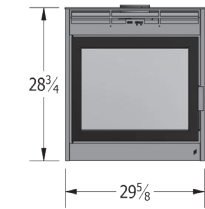

### UNIVERSAL TABLE

	HEAT CAPACITY	500 to 1,000 sq.ft.	500 to 1,500 sq.ft.	1,000 to 2,500 sq.ft.
	HEATING TIME	Up to 10 hours	Up to 10 hours	Up to 12 hours
	EPA FIREBOX SIZE	1.8 cubic feet	2.4 cubic feet	3.8 cubic feet
	GLASS DIMENSIONS	17 1/8" x 12"	23" x 12 3/4"	22 3/4" x 15 3/8"
	MAX. HEAT OUTPUT	60,000 BTUs	75,000 BTUs	125,000 BTUs
	LOG SIZE	Maximum: 18" Recommended: 18"	Maximum: 24" Recommended: 18"	Maximum: 23" Recommended: 18"
	EMISSIONS	1.99 g/h EPA 2020 Certified	1.77 g/h EPA 2020 Certified	1.85 g/h EPA 2020 Certified
	CHIMNEY	6 inch listed to UL103/ ULC S629 standards	6 inch listed to UL103/ ULC S629 standards	6 inch listed to UL103/ ULC S629 standards
	FIREPLACE	310 lbs	340 lbs	410 lbs
	PODIUM	50 lbs	55 lbs	60 lbs
	TABLE	120 lbs	120 lbs	120 lbs