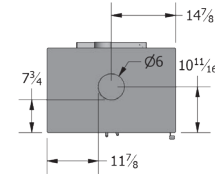

### UNIVERSAL TABLE

	HEAT CAPACITY	500 to 1,000 sq.ft.	500 to 1,500 sq.ft.	1,000 to 2,500 sq.ft.
	HEATING TIME	Up to 10 hours	Up to 10 hours	Up to 12 hours
	EPA FIREBOX SIZE	1.8 cubic feet	2.4 cubic feet	3.8 cubic feet
	GLASS DIMENSIONS	17 1/8" x 12"	23" x 12 3/4"	22 3/4" x 15 3/8"
	MAX. HEAT OUTPUT	60,000 BTUs	75,000 BTUs	125,000 BTUs
	LOG SIZE	Maximum: 18" Recommended: 18"	Maximum: 24" Recommended: 18"	Maximum: 23" Recommended: 18"
	EMISSIONS	1.99 g/h EPA 2020 Certified	1.77 g/h EPA 2020 Certified	1.85 g/h EPA 2020 Certified
	CHIMNEY	6 inch listed to UL103/ ULC S629 standards	6 inch listed to UL103/ ULC S629 standards	6 inch listed to UL103/ ULC S629 standards
	FIREPLACE	310 lbs	340 lbs	410 lbs
	PODIUM	50 lbs	55 lbs	60 lbs
	TABLE	120 lbs	120 lbs	120 lbs