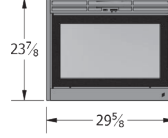

### UNIVERSAL TABLE

	HEAT CAPACITY	500 to 1,000 sq.ft.	500 to 1,500 sq.ft.	1,000 to 2,500 sq.ft.
	HEATING TIME	Up to 10 hours	Up to 10 hours	Up to 12 hours
	EPA FIREBOX SIZE	1.8 cubic feet	2.4 cubic feet	3.8 cubic feet
	GLASS DIMENSIONS	17 1/8" x 12"	23" x 12 3/4"	22 3/4" x 15 3/8"
	MAX. HEAT OUTPUT	60,000 BTUs	75,000 BTUs	125,000 BTUs
	LOG SIZE	Maximum: 18" Recommended: 18"	Maximum: 24" Recommended: 18"	Maximum: 23" Recommended: 18"
	EMISSIONS	1.99 g/h EPA 2020 Certified	1.77 g/h EPA 2020 Certified	1.85 g/h EPA 2020 Certified
	CHIMNEY	6 inch listed to UL103/ ULC S629 standards	6 inch listed to UL103/ ULC S629 standards	6 inch listed to UL103/ ULC S629 standards
	FIREPLACE	310 lbs	340 lbs	410 lbs
	PODIUM	50 lbs	55 lbs	60 lbs
	TABLE	120 lbs	120 lbs	120 lbs