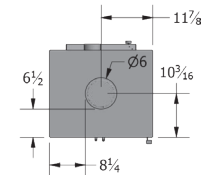

### UNIVERSAL TABLE

	HEAT CAPACITY	500 to 1,000 sq.ft.	500 to 1,500 sq.ft.	1,000 to 2,500 sq.ft.
	HEATING TIME	Up to 10 hours	Up to 10 hours	Up to 12 hours
	EPA FIREBOX SIZE	1.8 cubic feet	2.4 cubic feet	3.8 cubic feet
	GLASS DIMENSIONS	17 1/8" x 12"	23" x 12 3/4"	22 3/4" x 15 3/8"
	MAX. HEAT OUTPUT	60,000 BTUs	75,000 BTUs	125,000 BTUs
	LOG SIZE	Maximum: 18" Recommended: 18"	Maximum: 24" Recommended: 18"	Maximum: 23" Recommended: 18"
	EMISSIONS	1.99 g/h EPA 2020 Certified	1.77 g/h EPA 2020 Certified	1.85 g/h EPA 2020 Certified
	CHIMNEY	6 inch listed to UL103/ ULC S629 standards	6 inch listed to UL103/ ULC S629 standards	6 inch listed to UL103/ ULC S629 standards
	FIREPLACE	310 lbs	340 lbs	410 lbs
	PODIUM	50 lbs	55 lbs	60 lbs
	TABLE	120 lbs	120 lbs	120 lbs