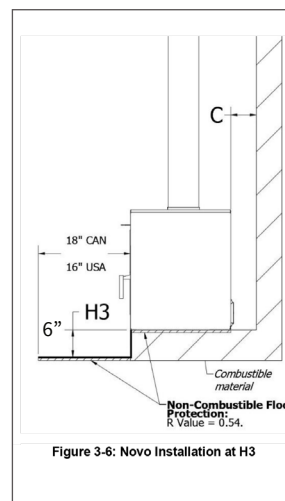

### UNIVERSAL TABLE

	HEAT CAPACITY	500 to 1,000 sq.ft.	500 to 1,500 sq.ft.	1,000 to 2,500 sq.ft.
	HEATING TIME	Up to 10 hours	Up to 10 hours	Up to 12 hours
	EPA FIREBOX SIZE	1.8 cubic feet	2.4 cubic feet	3.8 cubic feet
	GLASS DIMENSIONS	17 1/8" x 12"	23" x 12 3/4"	22 3/4" x 15 3/8"
	MAX. HEAT OUTPUT	60,000 BTUs	75,000 BTUs	125,000 BTUs
	LOG SIZE	Maximum: 18" Recommended: 18"	Maximum: 24" Recommended: 18"	Maximum: 23" Recommended: 18"
	EMISSIONS	1.99 g/h EPA 2020 Certified	1.77 g/h EPA 2020 Certified	1.85 g/h EPA 2020 Certified
	CHIMNEY	6 inch listed to UL103/ ULC S629 standards	6 inch listed to UL103/ ULC S629 standards	6 inch listed to UL103/ ULC S629 standards
	FIREPLACE	310 lbs	340 lbs	410 lbs
	PODIUM	50 lbs	55 lbs	60 lbs
	TABLE	120 lbs	120 lbs	120 lbs

**WARNING: Failure to follow the information below is a safety hazard and may result in property damage.**

Standard Installation

Corner Installation

Through Wall Installation

Floor Protector

Single Wall Connector	Canada			USA		
	Novo 18	Novo 24	Novo 38	Novo 18	Novo 24	Novo 38
A	18"	14 7/8"	14 7/8"	18"	14 7/8"	14 7/8"
B	26 1/2"	26 1/2"	26 1/2"	26 1/2"	26 1/2"	26 1/2"
C	11 1/2"	11 7/8"	12 1/2"	11 1/2"	11 7/8"	12 1/2"
D	18"	18"	18"	18"	18"	18"
E	6 1/8"	4 1/4"	4 1/2"	6 1/8"	4 1/4"	4 1/2"
F	18"	18"	18"	18"	18"	18"
G	84"	84"	84"	84"	84"	84"
I	18"	18"	18"	18"	18"	18"
J	8"	8"	8"	0"	0"	0"
K	8"	8"	8"	N/A	N/A	N/A
L	N/A	N/A	N/A	8"	8"	8"
M	18"	18"	18"	16"	16"	16"

## Clearances to Combustibles for Direct Floor Installation

Double Wall Connector	Canada			USA		
	Novo 18	Novo 24	Novo 38	Novo 18	Novo 24	Novo 38
A	14"	11"	11"	14"	11"	11"
B	22 1/2"	22 1/2"	22 1/2"	22 1/2"	22 1/2"	22 1/2"
C	6"	6"	6"	6"	6"	6"
D	12 5/8"	12 1/8"	11 1/2"	12 5/8"	12 1/8"	11 1/2"
E	3"	1 1/4"	1 1/2"	3"	1 1/4"	1 1/2"
F	14 7/8"	14 7/8"	14 7/8"	14 7/8"	14 7/8"	14 7/8"
G	84"	84"	84"	84"	84"	84"
I	7"	7"	7"	7"	7"	7"
J	8"	8"	8"	N/A	N/A	N/A
K	8"	8"	8"	8"	8"	8"
L	N/A	N/A	N/A	8"	8"	8"
M	18"	18"	18"	16"	16"	16"