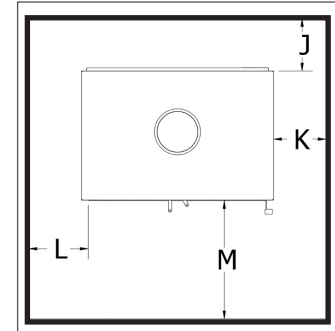

**WARNING: Failure to follow the information below is a safety hazard and may result in property damage.**

Standard Installation

Corner Installation

Through Wall Installation

Floor Protector

Single Wall Connector	Canada			USA		
	Novo 18	Novo 24	Novo 38	Novo 18	Novo 24	Novo 38
A	18"	14 7/8"	14 7/8"	18"	14 7/8"	14 7/8"
B	26 1/2"	26 1/2"	26 1/2"	26 1/2"	26 1/2"	26 1/2"
C	11 1/2"	11 7/8"	12 1/2"	11 1/2"	11 7/8"	12 1/2"
D	18"	18"	18"	18"	18"	18"
E	6 1/8"	4 1/4"	4 1/2"	6 1/8"	4 1/4"	4 1/2"
F	18"	18"	18"	18"	18"	18"
G	84"	84"	84"	84"	84"	84"
I	18"	18"	18"	18"	18"	18"
J	8"	8"	8"	0"	0"	0"
K	8"	8"	8"	N/A	N/A	N/A
L	N/A	N/A	N/A	8"	8"	8"
M	18"	18"	18"	16"	16"	16"

## Clearances to Combustibles for Direct Floor Installation

Double Wall Connector	Canada			USA		
	Novo 18	Novo 24	Novo 38	Novo 18	Novo 24	Novo 38
A	14"	11"	11"	14"	11"	11"
B	22 1/2"	22 1/2"	22 1/2"	22 1/2"	22 1/2"	22 1/2"
C	6"	6"	6"	6"	6"	6"
D	12 5/8"	12 1/8"	11 1/2"	12 5/8"	12 1/8"	11 1/2"
E	3"	1 1/4"	1 1/2"	3"	1 1/4"	1 1/2"
F	14 7/8"	14 7/8"	14 7/8"	14 7/8"	14 7/8"	14 7/8"
G	84"	84"	84"	84"	84"	84"
I	7"	7"	7"	7"	7"	7"
J	8"	8"	8"	N/A	N/A	N/A
K	8"	8"	8"	8"	8"	8"
L	N/A	N/A	N/A	8"	8"	8"
M	18"	18"	18"	16"	16"	16"