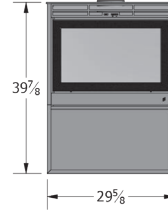

### UNIVERSAL TABLE

	HEAT CAPACITY	500 to 1,000 sq.ft.	500 to 1,500 sq.ft.	1,000 to 2,500 sq.ft.
	HEATING TIME	Up to 10 hours	Up to 10 hours	Up to 12 hours
	EPA FIREBOX SIZE	1.8 cubic feet	2.4 cubic feet	3.8 cubic feet
	GLASS DIMENSIONS	17 1/8" x 12"	23" x 12 3/4"	22 3/4" x 15 3/8"
	MAX. HEAT OUTPUT	60,000 BTUs	75,000 BTUs	125,000 BTUs
	LOG SIZE	Maximum: 18" Recommended: 18"	Maximum: 24" Recommended: 18"	Maximum: 23" Recommended: 18"
	EMISSIONS	1.99 g/h EPA 2020 Certified	1.77 g/h EPA 2020 Certified	1.85 g/h EPA 2020 Certified
	CHIMNEY	6 inch listed to UL103/ ULC S629 standards	6 inch listed to UL103/ ULC S629 standards	6 inch listed to UL103/ ULC S629 standards
	FIREPLACE	310 lbs	340 lbs	410 lbs
	PODIUM	50 lbs	55 lbs	60 lbs
	TABLE	120 lbs	120 lbs	120 lbs