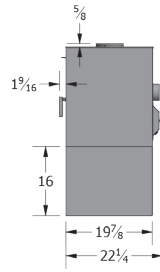

### UNIVERSAL TABLE

	HEAT CAPACITY	500 to 1,000 sq.ft.	500 to 1,500 sq.ft.	1,000 to 2,500 sq.ft.
	HEATING TIME	Up to 10 hours	Up to 10 hours	Up to 12 hours
	EPA FIREBOX SIZE	1.8 cubic feet	2.4 cubic feet	3.8 cubic feet
	GLASS DIMENSIONS	17 1/8" x 12"	23" x 12 3/4"	22 3/4" x 15 3/8"
	MAX. HEAT OUTPUT	60,000 BTUs	75,000 BTUs	125,000 BTUs
	LOG SIZE	Maximum: 18" Recommended: 18"	Maximum: 24" Recommended: 18"	Maximum: 23" Recommended: 18"
	EMISSIONS	1.99 g/h EPA 2020 Certified	1.77 g/h EPA 2020 Certified	1.85 g/h EPA 2020 Certified
	CHIMNEY	6 inch listed to UL103/ ULC S629 standards	6 inch listed to UL103/ ULC S629 standards	6 inch listed to UL103/ ULC S629 standards
	FIREPLACE	310 lbs	340 lbs	410 lbs
	PODIUM	50 lbs	55 lbs	60 lbs
	TABLE	120 lbs	120 lbs	120 lbs

## Clearances to Combustibles for Direct Floor Installation

Double Wall Connector	Canada			USA		
	Novo 18	Novo 24	Novo 38	Novo 18	Novo 24	Novo 38
A	14"	11"	11"	14"	11"	11"
B	22 1/2"	22 1/2"	22 1/2"	22 1/2"	22 1/2"	22 1/2"
C	6"	6"	6"	6"	6"	6"
D	12 5/8"	12 1/8"	11 1/2"	12 5/8"	12 1/8"	11 1/2"
E	3"	1 1/4"	1 1/2"	3"	1 1/4"	1 1/2"
F	14 7/8"	14 7/8"	14 7/8"	14 7/8"	14 7/8"	14 7/8"
G	84"	84"	84"	84"	84"	84"
I	7"	7"	7"	7"	7"	7"
J	8"	8"	8"	N/A	N/A	N/A
K	8"	8"	8"	8"	8"	8"
L	N/A	N/A	N/A	8"	8"	8"
M	18"	18"	18"	16"	16"	16"