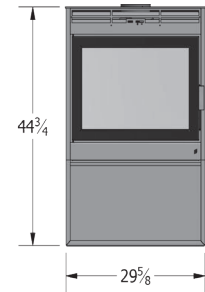

### UNIVERSAL TABLE

	HEAT CAPACITY	500 to 1,000 sq.ft.	500 to 1,500 sq.ft.	1,000 to 2,500 sq.ft.
	HEATING TIME	Up to 10 hours	Up to 10 hours	Up to 12 hours
	EPA FIREBOX SIZE	1.8 cubic feet	2.4 cubic feet	3.8 cubic feet
	GLASS DIMENSIONS	17 1/8" x 12"	23" x 12 3/4"	22 3/4" x 15 3/8"
	MAX. HEAT OUTPUT	60,000 BTUs	75,000 BTUs	125,000 BTUs
	LOG SIZE	Maximum: 18" Recommended: 18"	Maximum: 24" Recommended: 18"	Maximum: 23" Recommended: 18"
	EMISSIONS	1.99 g/h EPA 2020 Certified	1.77 g/h EPA 2020 Certified	1.85 g/h EPA 2020 Certified
	CHIMNEY	6 inch listed to UL103/ ULC S629 standards	6 inch listed to UL103/ ULC S629 standards	6 inch listed to UL103/ ULC S629 standards
	FIREPLACE	310 lbs	340 lbs	410 lbs
	PODIUM	50 lbs	55 lbs	60 lbs
	TABLE	120 lbs	120 lbs	120 lbs