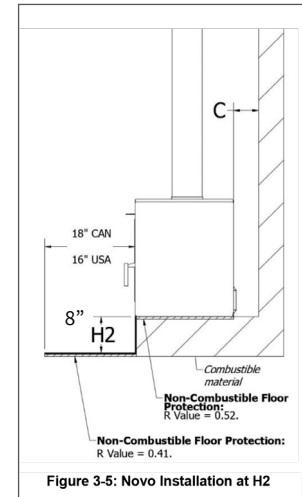

### UNIVERSAL TABLE

	HEAT CAPACITY	500 to 1,000 sq.ft.	500 to 1,500 sq.ft.	1,000 to 2,500 sq.ft.
	HEATING TIME	Up to 10 hours	Up to 10 hours	Up to 12 hours
	EPA FIREBOX SIZE	1.8 cubic feet	2.4 cubic feet	3.8 cubic feet
	GLASS DIMENSIONS	17 1/8" x 12"	23" x 12 3/4"	22 3/4" x 15 3/8"
	MAX. HEAT OUTPUT	60,000 BTUs	75,000 BTUs	125,000 BTUs
	LOG SIZE	Maximum: 18" Recommended: 18"	Maximum: 24" Recommended: 18"	Maximum: 23" Recommended: 18"
	EMISSIONS	1.99 g/h EPA 2020 Certified	1.77 g/h EPA 2020 Certified	1.85 g/h EPA 2020 Certified
	CHIMNEY	6 inch listed to UL103/ ULC S629 standards	6 inch listed to UL103/ ULC S629 standards	6 inch listed to UL103/ ULC S629 standards
	FIREPLACE	310 lbs	340 lbs	410 lbs
	PODIUM	50 lbs	55 lbs	60 lbs
	TABLE	120 lbs	120 lbs	120 lbs

**WARNING: Failure to follow the information below is a safety hazard and may result in property damage.**

Standard Installation

Corner Installation

Through Wall Installation

Floor Protector

Single Wall Connector	Canada			USA		
	Novo 18	Novo 24	Novo 38	Novo 18	Novo 24	Novo 38
A	18"	14 7/8"	14 7/8"	18"	14 7/8"	14 7/8"
B	26 1/2"	26 1/2"	26 1/2"	26 1/2"	26 1/2"	26 1/2"
C	11 1/2"	11 7/8"	12 1/2"	11 1/2"	11 7/8"	12 1/2"
D	18"	18"	18"	18"	18"	18"
E	6 1/8"	4 1/4"	4 1/2"	6 1/8"	4 1/4"	4 1/2"
F	18"	18"	18"	18"	18"	18"
G	84"	84"	84"	84"	84"	84"
I	18"	18"	18"	18"	18"	18"
J	8"	8"	8"	0"	0"	0"
K	8"	8"	8"	N/A	N/A	N/A
L	N/A	N/A	N/A	8"	8"	8"
M	18"	18"	18"	16"	16"	16"

## Clearances to Combustibles for Direct Floor Installation

Double Wall Connector	Canada			USA		
	Novo 18	Novo 24	Novo 38	Novo 18	Novo 24	Novo 38
A	14"	11"	11"	14"	11"	11"
B	22 1/2"	22 1/2"	22 1/2"	22 1/2"	22 1/2"	22 1/2"
C	6"	6"	6"	6"	6"	6"
D	12 5/8"	12 1/8"	11 1/2"	12 5/8"	12 1/8"	11 1/2"
E	3"	1 1/4"	1 1/2"	3"	1 1/4"	1 1/2"
F	14 7/8"	14 7/8"	14 7/8"	14 7/8"	14 7/8"	14 7/8"
G	84"	84"	84"	84"	84"	84"
I	7"	7"	7"	7"	7"	7"
J	8"	8"	8"	N/A	N/A	N/A
K	8"	8"	8"	8"	8"	8"
L	N/A	N/A	N/A	8"	8"	8"
M	18"	18"	18"	16"	16"	16"