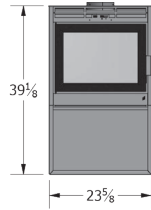

### UNIVERSAL TABLE

	HEAT CAPACITY	500 to 1,000 sq.ft.	500 to 1,500 sq.ft.	1,000 to 2,500 sq.ft.
	HEATING TIME	Up to 10 hours	Up to 10 hours	Up to 12 hours
	EPA FIREBOX SIZE	1.8 cubic feet	2.4 cubic feet	3.8 cubic feet
	GLASS DIMENSIONS	17 1/8" x 12"	23" x 12 3/4"	22 3/4" x 15 3/8"
	MAX. HEAT OUTPUT	60,000 BTUs	75,000 BTUs	125,000 BTUs
	LOG SIZE	Maximum: 18" Recommended: 18"	Maximum: 24" Recommended: 18"	Maximum: 23" Recommended: 18"
	EMISSIONS	1.99 g/h EPA 2020 Certified	1.77 g/h EPA 2020 Certified	1.85 g/h EPA 2020 Certified
	CHIMNEY	6 inch listed to UL103/ ULC S629 standards	6 inch listed to UL103/ ULC S629 standards	6 inch listed to UL103/ ULC S629 standards
	FIREPLACE	310 lbs	340 lbs	410 lbs
	PODIUM	50 lbs	55 lbs	60 lbs
	TABLE	120 lbs	120 lbs	120 lbs