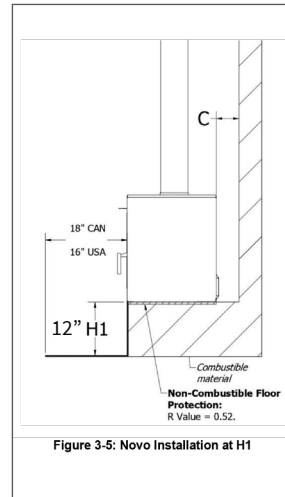

### UNIVERSAL TABLE

	HEAT CAPACITY	500 to 1,000 sq.ft.	500 to 1,500 sq.ft.	1,000 to 2,500 sq.ft.
	HEATING TIME	Up to 10 hours	Up to 10 hours	Up to 12 hours
	EPA FIREBOX SIZE	1.8 cubic feet	2.4 cubic feet	3.8 cubic feet
	GLASS DIMENSIONS	17 1/8" x 12"	23" x 12 3/4"	22 3/4" x 15 3/8"
	MAX. HEAT OUTPUT	60,000 BTUs	75,000 BTUs	125,000 BTUs
	LOG SIZE	Maximum: 18" Recommended: 18"	Maximum: 24" Recommended: 18"	Maximum: 23" Recommended: 18"
	EMISSIONS	1.99 g/h EPA 2020 Certified	1.77 g/h EPA 2020 Certified	1.85 g/h EPA 2020 Certified
	CHIMNEY	6 inch listed to UL103/ ULC S629 standards	6 inch listed to UL103/ ULC S629 standards	6 inch listed to UL103/ ULC S629 standards
	FIREPLACE	310 lbs	340 lbs	410 lbs
	PODIUM	50 lbs	55 lbs	60 lbs
	TABLE	120 lbs	120 lbs	120 lbs

**WARNING: Failure to follow the information below is a safety hazard and may result in property damage.**

Standard Installation

Corner Installation

Through Wall Installation

Floor Protector

Single Wall Connector	Canada			USA		
	Novo 18	Novo 24	Novo 38	Novo 18	Novo 24	Novo 38
A	18"	14 7/8"	14 7/8"	18"	14 7/8"	14 7/8"
B	26 1/2"	26 1/2"	26 1/2"	26 1/2"	26 1/2"	26 1/2"
C	11 1/2"	11 7/8"	12 1/2"	11 1/2"	11 7/8"	12 1/2"
D	18"	18"	18"	18"	18"	18"
E	6 1/8"	4 1/4"	4 1/2"	6 1/8"	4 1/4"	4 1/2"
F	18"	18"	18"	18"	18"	18"
G	84"	84"	84"	84"	84"	84"
I	18"	18"	18"	18"	18"	18"
J	8"	8"	8"	0"	0"	0"
K	8"	8"	8"	N/A	N/A	N/A
L	N/A	N/A	N/A	8"	8"	8"
M	18"	18"	18"	16"	16"	16"

## Clearances to Combustibles for Direct Floor Installation

Double Wall Connector	Canada			USA		
	Novo 18	Novo 24	Novo 38	Novo 18	Novo 24	Novo 38
A	14"	11"	11"	14"	11"	11"
B	22 1/2"	22 1/2"	22 1/2"	22 1/2"	22 1/2"	22 1/2"
C	6"	6"	6"	6"	6"	6"
D	12 5/8"	12 1/8"	11 1/2"	12 5/8"	12 1/8"	11 1/2"
E	3"	1 1/4"	1 1/2"	3"	1 1/4"	1 1/2"
F	14 7/8"	14 7/8"	14 7/8"	14 7/8"	14 7/8"	14 7/8"
G	84"	84"	84"	84"	84"	84"
I	7"	7"	7"	7"	7"	7"
J	8"	8"	8"	N/A	N/A	N/A
K	8"	8"	8"	8"	8"	8"
L	N/A	N/A	N/A	8"	8"	8"
M	18"	18"	18"	16"	16"	16"