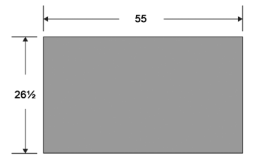

### UNIVERSAL TABLE

	HEAT CAPACITY	500 to 1,000 sq.ft.	500 to 1,500 sq.ft.	1,000 to 2,500 sq.ft.
	HEATING TIME	Up to 10 hours	Up to 10 hours	Up to 12 hours
	EPA FIREBOX SIZE	1.8 cubic feet	2.4 cubic feet	3.8 cubic feet
	GLASS DIMENSIONS	17 1/8" x 12"	23" x 12 3/4"	22 3/4" x 15 3/8"
	MAX. HEAT OUTPUT	60,000 BTUs	75,000 BTUs	125,000 BTUs
	LOG SIZE	Maximum: 18" Recommended: 18"	Maximum: 24" Recommended: 18"	Maximum: 23" Recommended: 18"
	EMISSIONS	1.99 g/h EPA 2020 Certified	1.77 g/h EPA 2020 Certified	1.85 g/h EPA 2020 Certified
	CHIMNEY	6 inch listed to UL103/ ULC S629 standards	6 inch listed to UL103/ ULC S629 standards	6 inch listed to UL103/ ULC S629 standards
	FIREPLACE	310 lbs	340 lbs	410 lbs
	PODIUM	50 lbs	55 lbs	60 lbs
	TABLE	120 lbs	120 lbs	120 lbs