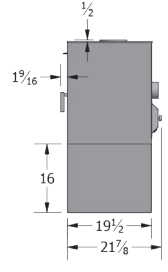

### UNIVERSAL TABLE

	HEAT CAPACITY	500 to 1,000 sq.ft.	500 to 1,500 sq.ft.	1,000 to 2,500 sq.ft.
	HEATING TIME	Up to 10 hours	Up to 10 hours	Up to 12 hours
	EPA FIREBOX SIZE	1.8 cubic feet	2.4 cubic feet	3.8 cubic feet
	GLASS DIMENSIONS	17 1/8" x 12"	23" x 12 3/4"	22 3/4" x 15 3/8"
	MAX. HEAT OUTPUT	60,000 BTUs	75,000 BTUs	125,000 BTUs
	LOG SIZE	Maximum: 18" Recommended: 18"	Maximum: 24" Recommended: 18"	Maximum: 23" Recommended: 18"
	EMISSIONS	1.99 g/h EPA 2020 Certified	1.77 g/h EPA 2020 Certified	1.85 g/h EPA 2020 Certified
	CHIMNEY	6 inch listed to UL103/ ULC S629 standards	6 inch listed to UL103/ ULC S629 standards	6 inch listed to UL103/ ULC S629 standards
	FIREPLACE	310 lbs	340 lbs	410 lbs
	PODIUM	50 lbs	55 lbs	60 lbs
	TABLE	120 lbs	120 lbs	120 lbs

## Clearances to Combustibles for Direct Floor Installation

Double Wall Connector	Canada			USA		
	Novo 18	Novo 24	Novo 38	Novo 18	Novo 24	Novo 38
A	14"	11"	11"	14"	11"	11"
B	22 1/2"	22 1/2"	22 1/2"	22 1/2"	22 1/2"	22 1/2"
C	6"	6"	6"	6"	6"	6"
D	12 5/8"	12 1/8"	11 1/2"	12 5/8"	12 1/8"	11 1/2"
E	3"	1 1/4"	1 1/2"	3"	1 1/4"	1 1/2"
F	14 7/8"	14 7/8"	14 7/8"	14 7/8"	14 7/8"	14 7/8"
G	84"	84"	84"	84"	84"	84"
I	7"	7"	7"	7"	7"	7"
J	8"	8"	8"	N/A	N/A	N/A
K	8"	8"	8"	8"	8"	8"
L	N/A	N/A	N/A	8"	8"	8"
M	18"	18"	18"	16"	16"	16"