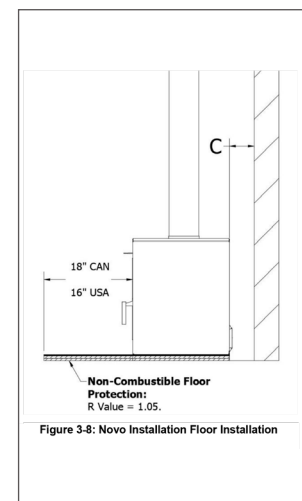

### UNIVERSAL TABLE

	HEAT CAPACITY	500 to 1,000 sq.ft.	500 to 1,500 sq.ft.	1,000 to 2,500 sq.ft.
	HEATING TIME	Up to 10 hours	Up to 10 hours	Up to 12 hours
	EPA FIREBOX SIZE	1.8 cubic feet	2.4 cubic feet	3.8 cubic feet
	GLASS DIMENSIONS	17 1/8" x 12"	23" x 12 3/4"	22 3/4" x 15 3/8"
	MAX. HEAT OUTPUT	60,000 BTUs	75,000 BTUs	125,000 BTUs
	LOG SIZE	Maximum: 18" Recommended: 18"	Maximum: 24" Recommended: 18"	Maximum: 23" Recommended: 18"
	EMISSIONS	1.99 g/h EPA 2020 Certified	1.77 g/h EPA 2020 Certified	1.85 g/h EPA 2020 Certified
	CHIMNEY	6 inch listed to UL103/ ULC S629 standards	6 inch listed to UL103/ ULC S629 standards	6 inch listed to UL103/ ULC S629 standards
	FIREPLACE	310 lbs	340 lbs	410 lbs
	PODIUM	50 lbs	55 lbs	60 lbs
	TABLE	120 lbs	120 lbs	120 lbs

**WARNING: Failure to follow the information below is a safety hazard and may result in property damage.**

Standard Installation

Corner Installation

Through Wall Installation

Floor Protector

Single Wall Connector	Canada			USA		
	Novo 18	Novo 24	Novo 38	Novo 18	Novo 24	Novo 38
A	18"	14 7/8"	14 7/8"	18"	14 7/8"	14 7/8"
B	26 1/2"	26 1/2"	26 1/2"	26 1/2"	26 1/2"	26 1/2"
C	11 1/2"	11 7/8"	12 1/2"	11 1/2"	11 7/8"	12 1/2"
D	18"	18"	18"	18"	18"	18"
E	6 1/8"	4 1/4"	4 1/2"	6 1/8"	4 1/4"	4 1/2"
F	18"	18"	18"	18"	18"	18"
G	84"	84"	84"	84"	84"	84"
I	18"	18"	18"	18"	18"	18"
J	8"	8"	8"	0"	0"	0"
K	8"	8"	8"	N/A	N/A	N/A
L	N/A	N/A	N/A	8"	8"	8"
M	18"	18"	18"	16"	16"	16"

## Clearances to Combustibles for Direct Floor Installation

Double Wall Connector	Canada			USA		
	Novo 18	Novo 24	Novo 38	Novo 18	Novo 24	Novo 38
A	14"	11"	11"	14"	11"	11"
B	22 1/2"	22 1/2"	22 1/2"	22 1/2"	22 1/2"	22 1/2"
C	6"	6"	6"	6"	6"	6"
D	12 5/8"	12 1/8"	11 1/2"	12 5/8"	12 1/8"	11 1/2"
E	3"	1 1/4"	1 1/2"	3"	1 1/4"	1 1/2"
F	14 7/8"	14 7/8"	14 7/8"	14 7/8"	14 7/8"	14 7/8"
G	84"	84"	84"	84"	84"	84"
I	7"	7"	7"	7"	7"	7"
J	8"	8"	8"	N/A	N/A	N/A
K	8"	8"	8"	8"	8"	8"
L	N/A	N/A	N/A	8"	8"	8"
M	18"	18"	18"	16"	16"	16"